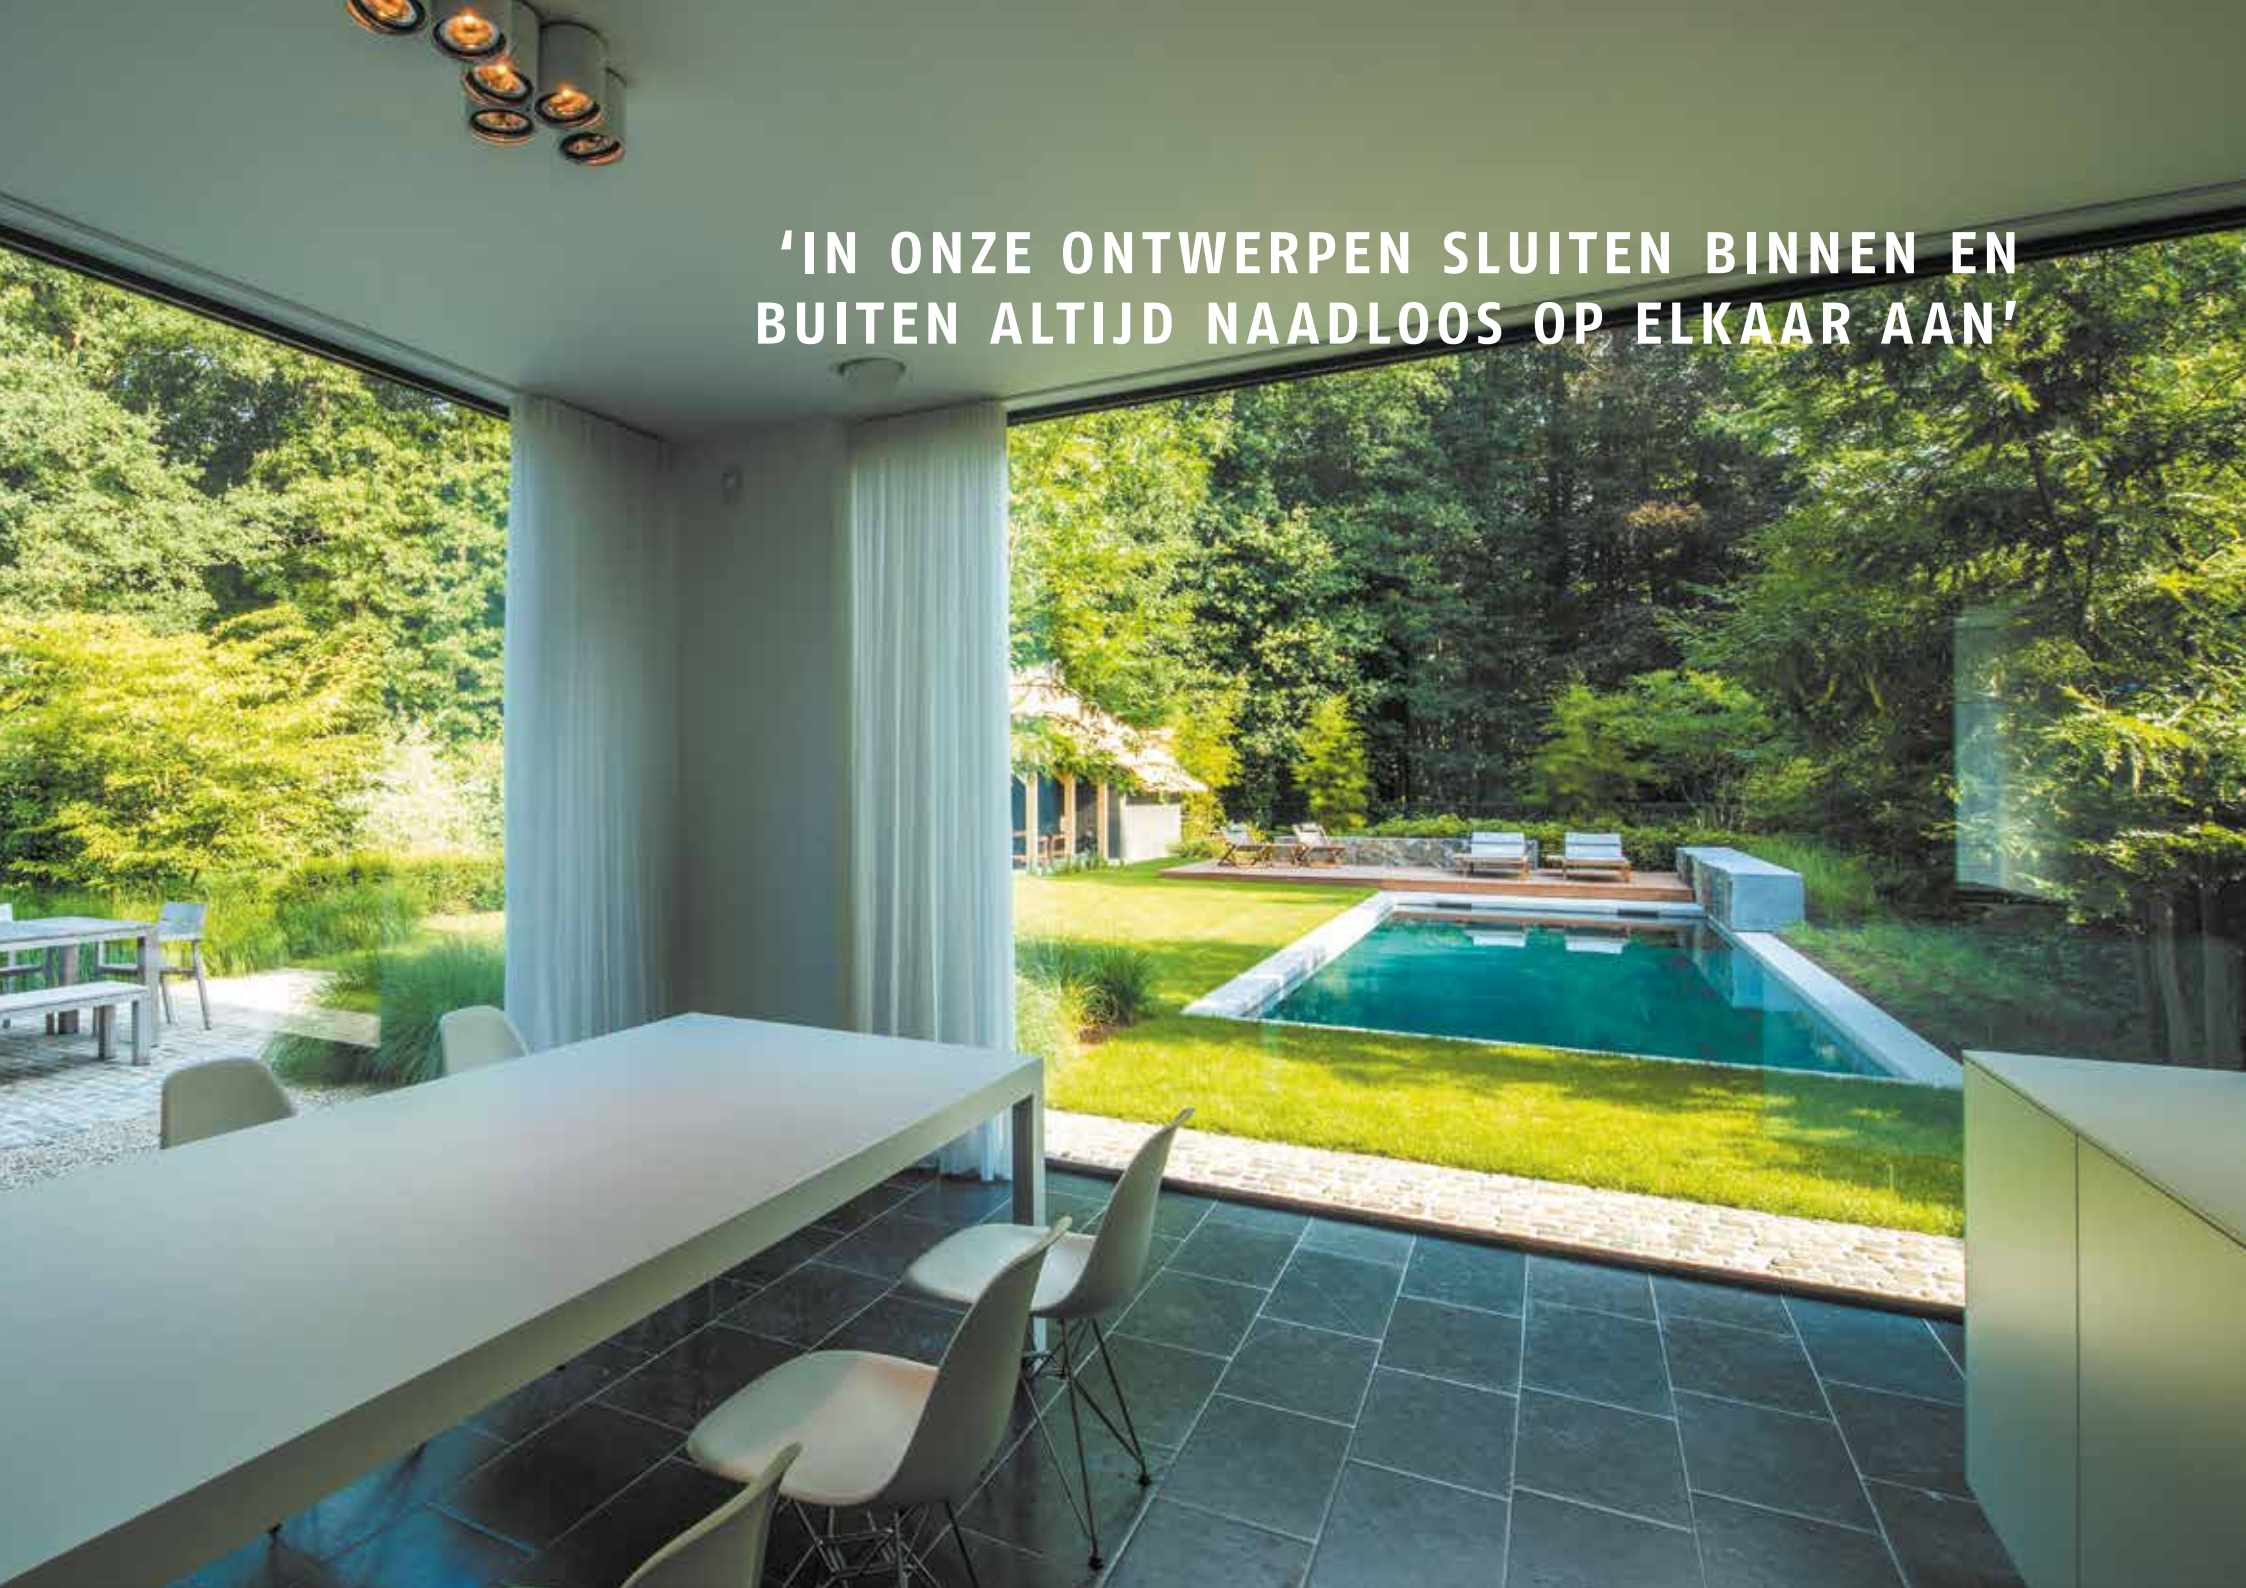

**'IN ONZE ONTWERPEN SLUITEN BINNEN EN
BUITEN ALTIJD NAADLOOS OP ELKAAR AAN'**